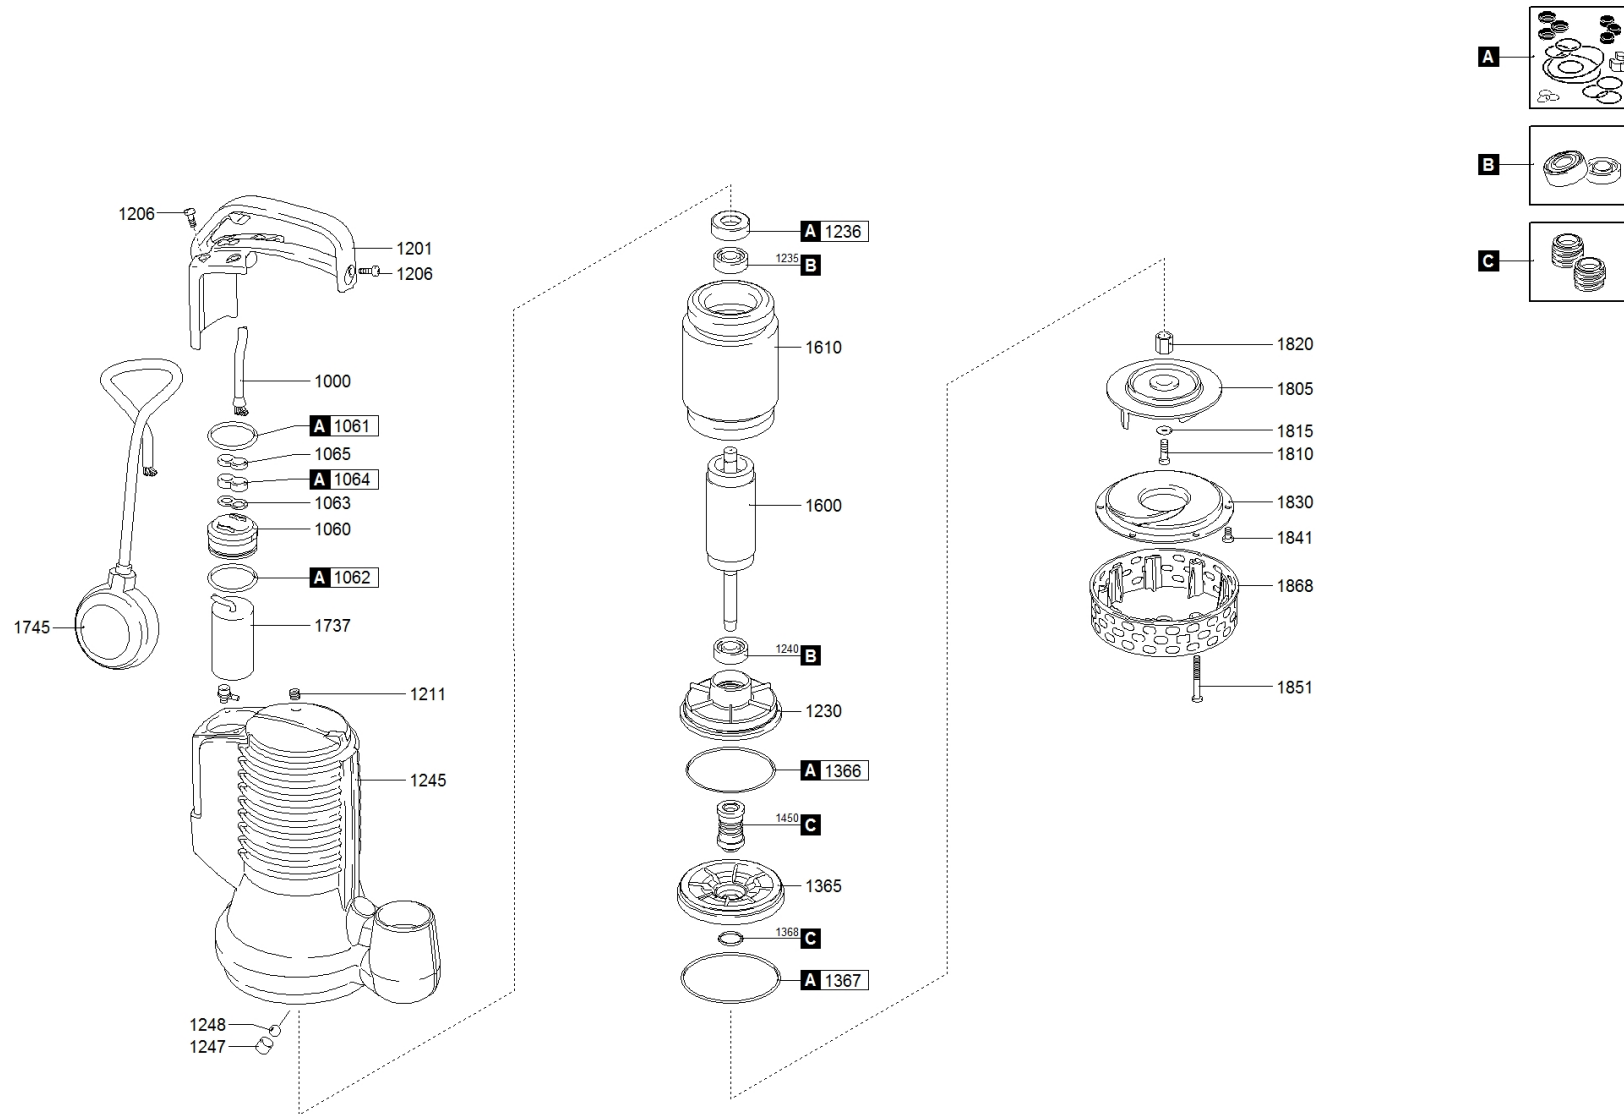

1070.008 - DRBLUE 50/2/G32V A1BM5 NPTCB41U23NW0CX

water solutions

1070.008 - DRBLUE 50/2/G32V A1BM5 NPTCB41U23NW0CX

		Code	Description		Q.ty	Price (€)
A		601008001	GASKETS KIT	801156	1	
C		602008011	MECHANICAL SEALS KIT	802762	1	
B		604008301	BEARINGS KIT		1	
1000		250102304010200000	POWER CABLE		1	
1060		239768026156	HOLDER [CABLE GLAND]	805885	1	
1061		271770412835300000	UPPER GASKET - HOLDER [CABLE GLAND]	711030	1	
1062		271770040952620000	LOWER GASKET - HOLDER [CABLE GLAND]		1	
1063		235467024279	CABLE STOP		1	
1063		2732001100000	CABLE STOP		1	
1064		235678024237	RUBBER GASKET	711018	1	
1065		235467024241	CABLE GLAND	805884	1	
1201		235360424137	CABLE GLAND HANDLE	804983	1	
1206		270830510140400000	SCREW [CABLE GLAND HANDLE >> COVER]		5	
1211		270139510104000000	CAP [TIGHTNESS TEST]	802099	1	
1230		230556223465	LOWER BEARING HOLDER		1	
1235		2729062010200000	UPPER BEARING	711365	1	
1236		238579023531	RUBBER PROTECTION [UPPER BEARING]		1	
1240		2729062010200000	LOWER BEARING	711365	1	
1245		231016224962	MOTOR CASE		1	
1365		2391000015023462	MECHANICAL SEAL FLANGE		1	
1366		271770088035000000	GASKET [LOWER BEARING HOLDER >> MECHANICAL SEAL FLANGE]		1	
1367		271770079018000000	GASKET [MECHANICAL SEAL FLANGE >> BASE]		1	
1368		237970100160600000	V-RING [MECHANICAL SEAL FLANGE]		1	
1450		230005060120000000	MECHANICAL SEAL		1	
1600		230233611223480	SHAFT WITH ROTOR		1	
1610		231101121001000000	WOUND STATOR	802373	1	
1737		2517004000000	CAPACITOR	711020	1	
1805		21416000630423796	IMPELLER	711289	1	
1810		270830510200400000	LOCKING IMPELLER	711026	1	
1815		270530202073000000	LOCKING WASHER [IMPELLER]		1	
1820		2307405623457	BUSH [IMPELLER]		1	
1830		2162311323458	SUCTION FLANGE	710980	1	
1841		270830510100400000	SCREW [SUCTION FLANGE >> MOTOR CASE]		3	
1851		270830510450400000	SCREW [STRAINER >> SUCTION FLANGE]		3	
1868		216563623890	CLOSED STRAINER	711284	1	